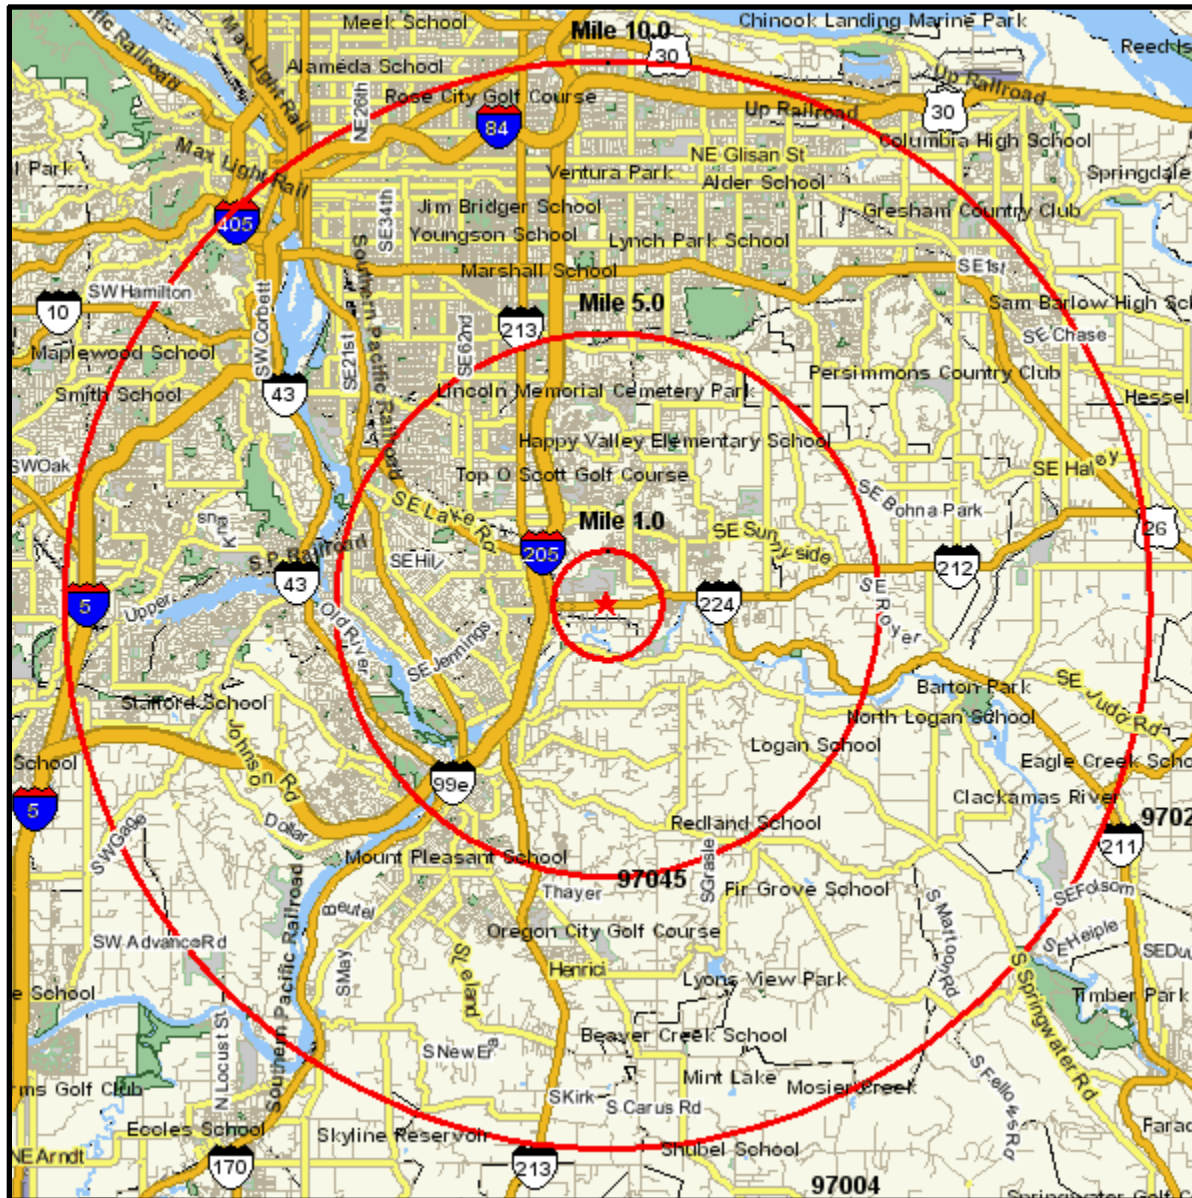

Area Map

Prepared For:

Order #: 968080179
Site: 01

CLACKAMAS INDUSTRIAL AREA,

Coord: 45.40780258178711,
-122.54620361328125
Radius - See Appendix for Details

Area Map

Prepared For:

Order #: 968080179
Site: 01

Appendix: Area Listing

Area Name: CLACKAMAS INDUSTRIAL AREA

Type: Radius 1

Radius Definition:

SE HIGHWAY 212 AT SE 114TH AVE
CLACKAMAS, OR 97015

Center Point: 45.407803 -122.546204
Circle/Band: 0.00 - 1.00

Area Name: CLACKAMAS INDUSTRIAL AREA

Type: Radius 2

Radius Definition:

SE HIGHWAY 212 AT SE 114TH AVE
CLACKAMAS, OR 97015

Center Point: 45.407803 -122.546204
Circle/Band: 0.00 - 5.00

Area Name: CLACKAMAS INDUSTRIAL AREA

Type: Radius 3

Radius Definition:

SE HIGHWAY 212 AT SE 114TH AVE
CLACKAMAS, OR 97015

Center Point: 45.407803 -122.546204
Circle/Band: 0.00 - 10.00