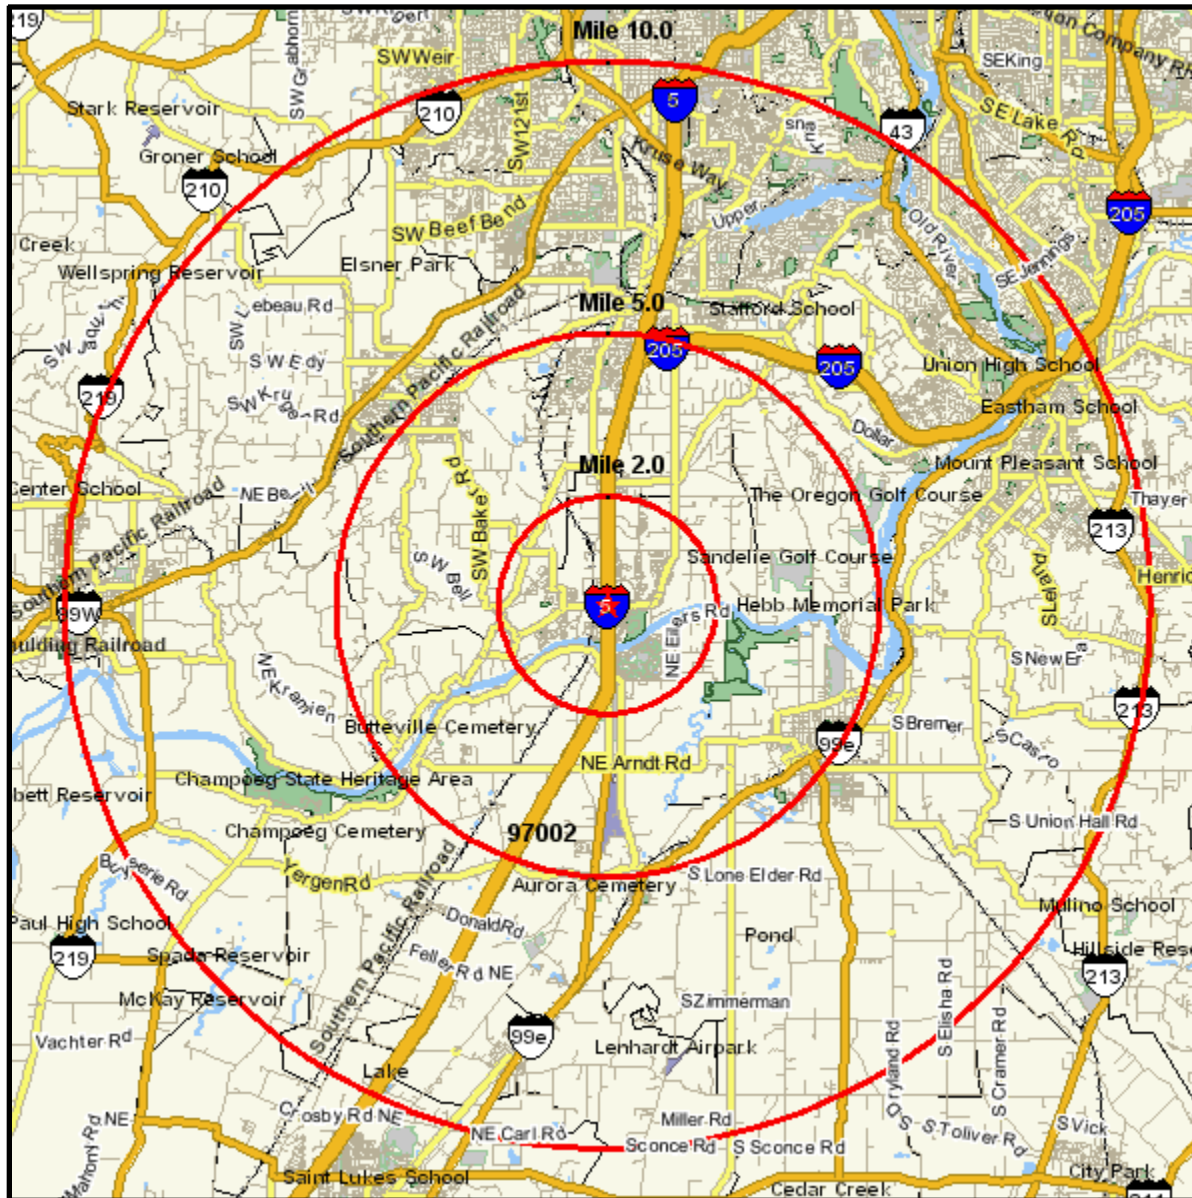

# Area Map

Prepared For:

Order #: 968080272  
Site: 05

WILSONVILLE MARKET AREA,

Coord: 45.303, -122.769296  
Radius - See Appendix for Details

### Area Name: WILSONVILLE MARKET AREA

Type: Radius 1

**Radius Definition:**

---

I 5 AT SW WILSONVILLE RD  
WILSONVILLE, OR 97070

Center Point: 45.303000 -122.769296  
Circle/Band: 0.00 - 2.00

### Area Name: WILSONVILLE MARKET AREA

Type: Radius 2

**Radius Definition:**

---

I 5 AT SW WILSONVILLE RD  
WILSONVILLE, OR 97070

Center Point: 45.303000 -122.769296  
Circle/Band: 0.00 - 5.00

### Area Name: WILSONVILLE MARKET AREA

Type: Radius 3

**Radius Definition:**

---

I 5 AT SW WILSONVILLE RD  
WILSONVILLE, OR 97070

Center Point: 45.303000 -122.769296  
Circle/Band: 0.00 - 10.00